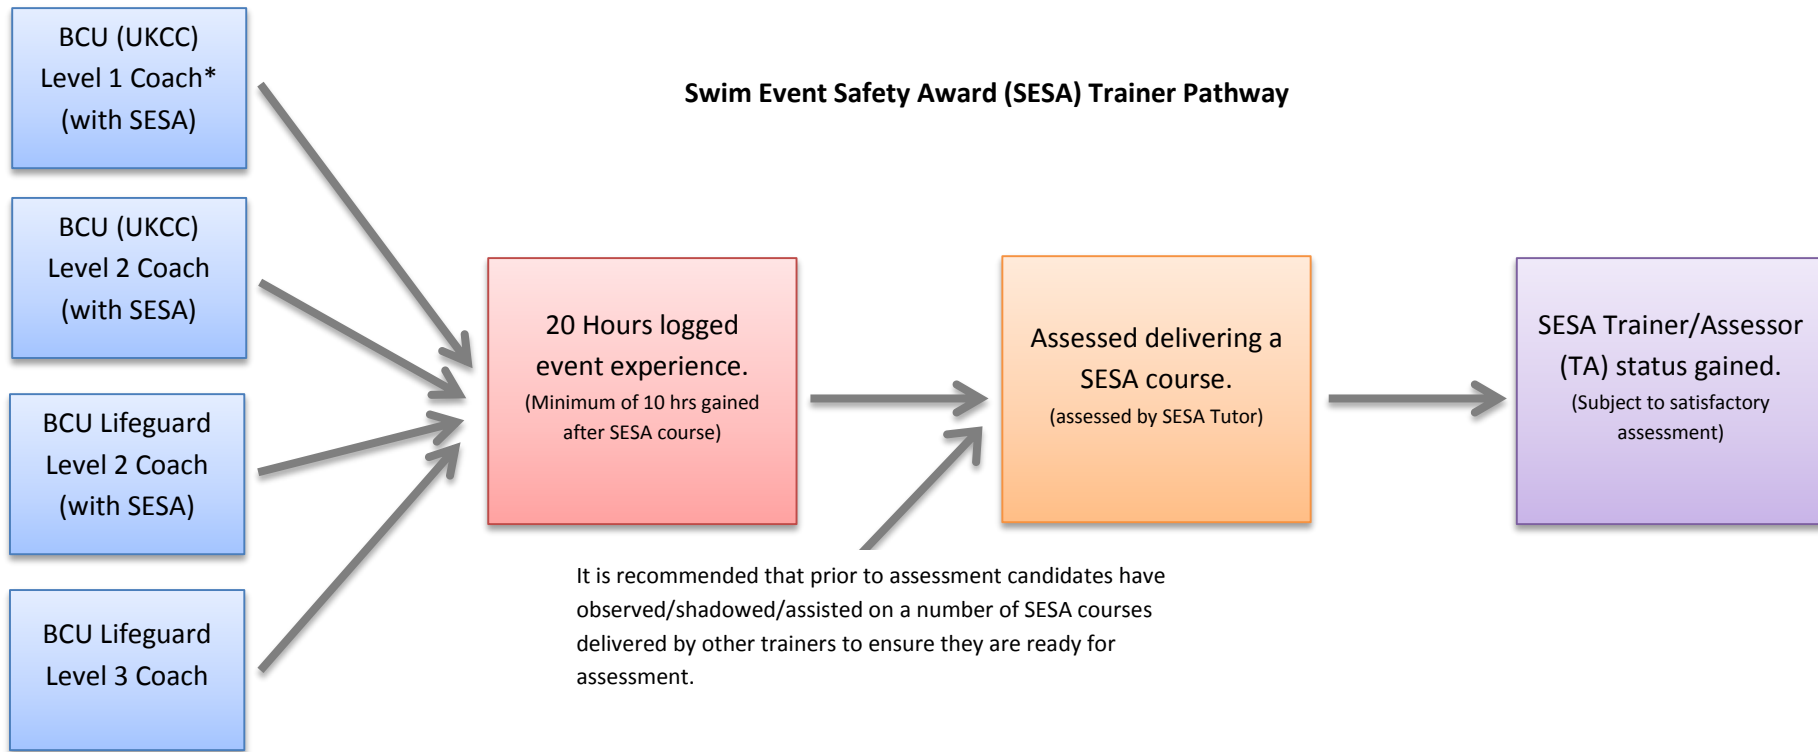

### Swim Event Safety Award (SESA) Trainer Pathway

\* BCU (UKCC) Level 1 Coaches are able to gain SESA Trainer status however they will be restricted to operating from their 'home' waters within the remit of their Level 1 coaching award.

### SESA Tutor Pathway